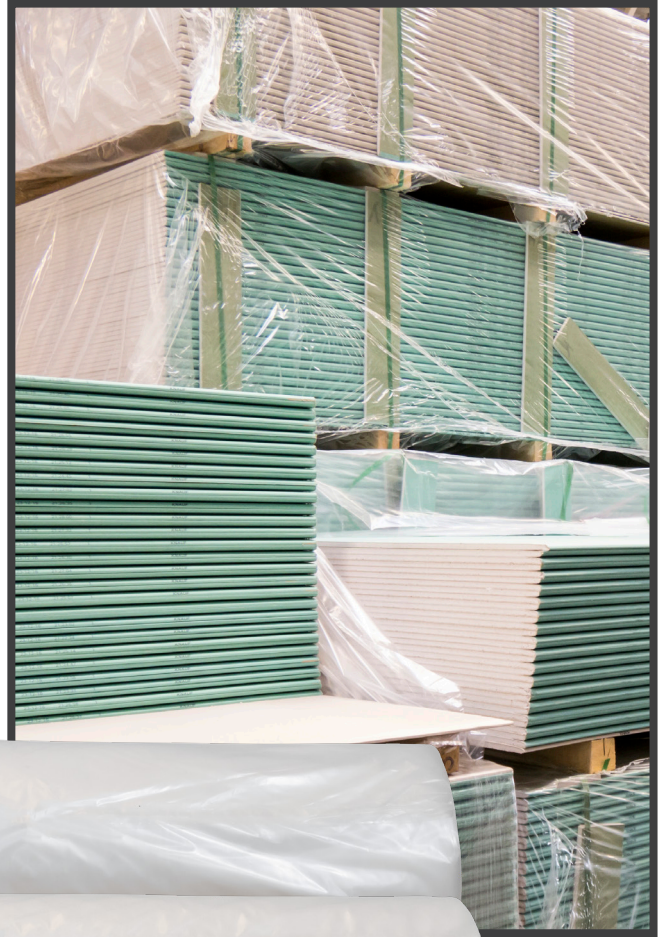

DRYWALL COVERS

Keep Your Drywall Clean, Dry & Job-Ready.

Steelcoat® Drywall Covers are designed to shield and protect drywall stacks and other construction materials from moisture, dust, and debris on the job site or during transport.

- PERFORATED ROLLS FOR EASY DISPENSING
- HEAVY-DUTY 1.75 MIL TO 3 MIL SHEETING
- IDEAL FOR CONSTRUCTION SITES, RENOVATION PROJECTS, AND TRANSPORT
- PREVENTS WATER ABSORPTION AND MOLD GROWTH

48"

68"

72.5"

VAPOR BARRIER

CEILING TILE & PALLET COVERS

Tough Covers for Tough Jobs.

Keep your materials clean, dry, and jobsite-ready with our **Steelcoat®** heavy-duty Ceiling Tile & Pallet Covers. These covers are perfect for warehouses, distribution centers, and construction sites.

- PERFORATED ROLLS FOR EASY DISPENSING
- LARGE GUSSETED BAGS
- FIT STANDARD PALLET DIMENSIONS
- HEAVY-DUTY 1.75 MIL TO 1.8 MIL SHEETING

50"

part #	mil	size (in.)	color	count	case wt (lbs.)	cs/skid
FG-K1021-05	1.8	50x42x80	BLK	30	42.38	20